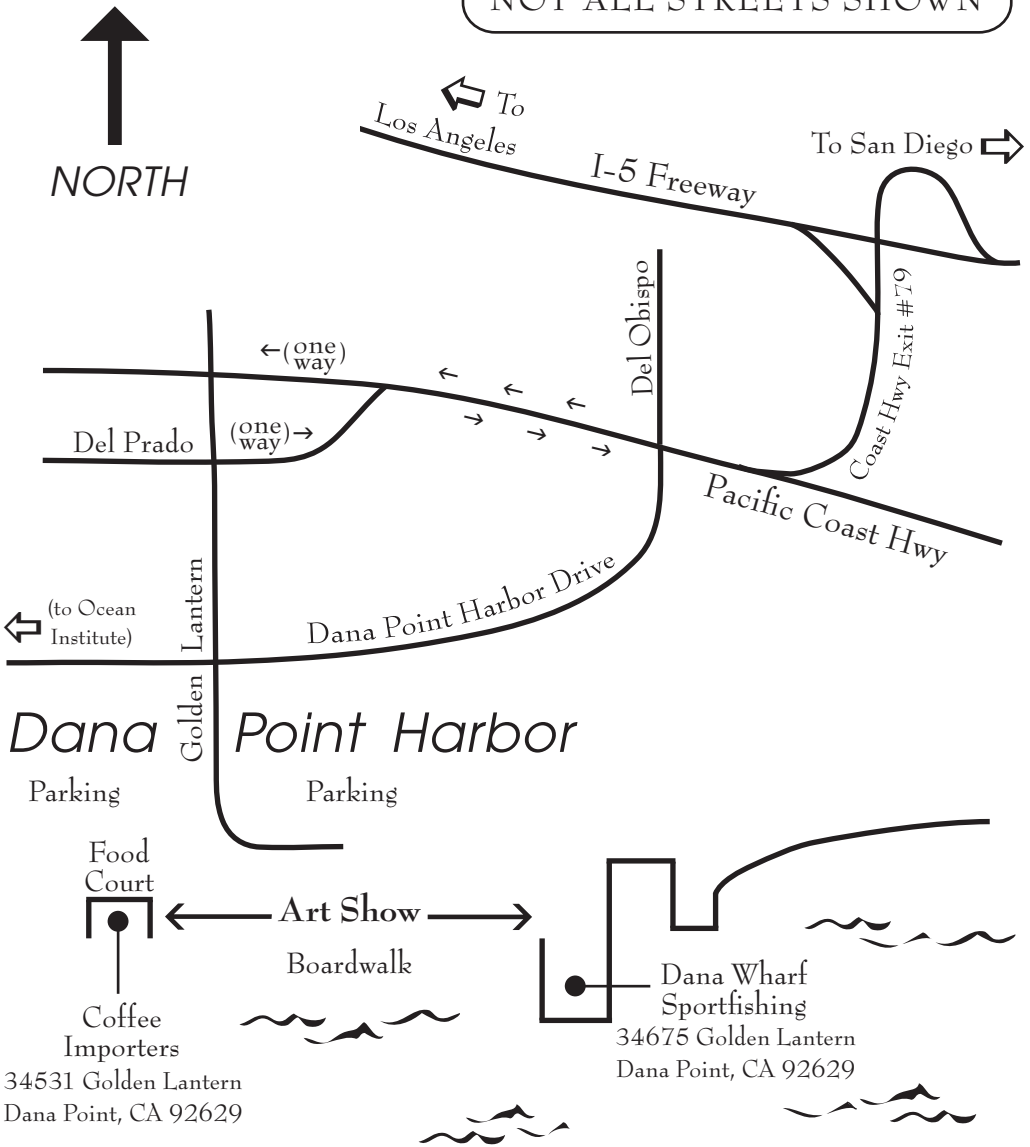

MAP NOT TO SCALE
NOT ALL STREETS SHOWN

From the North

- 5 Fwy South
- Exit #79 toward PCH
- Left on Dana Point Harbor Dr
- Left on Golden Lantern

From the South

- 5 Fwy North
- Exit #79 toward Beach Cities
- Left on Dana Point Harbor Dr
- Left on Golden Lantern

www.DanaPointFineArts.org • info@danapointfinearts.org
P.O. Box 3435 • Dana Point • CA, 92629